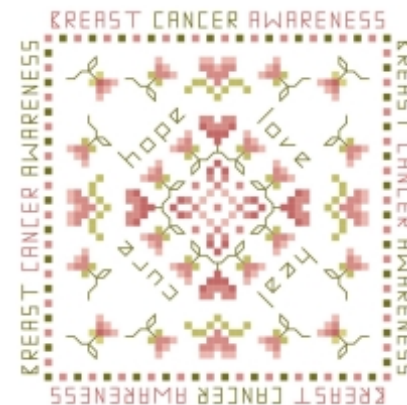

Breast Cancer Awareness

SYMBOLS	Colour	Description
L	DMC 730	olive green - vy dk
■	DMC 223	shell pink - lt
I	DMC 224	shell pink - vy lt
X	DMC 733	olive green - md
◐	DMC 3722	shell pink - md
▼	DMC 734	olive green - lt

Instructions

Design is in full cross stitches using 2 strands of floss. Use for the backstitches 1 strand of floss, DMC 730 for the text, flowers leaves & stems and DMC 3722 for the text.

Stitch count: 53W x53H

Finished design:

14/28 count - 9.6cm x 9.6cm (3 3/4" x 3 3/4")
 16/32 count - 8.4cm x 8.4cm (3 1/4" x 3 1/4")

Complimentary chart for personal use only, may not be re-distributed in any way without permission.
 © 2008 Cosmic Handmade - www.cosmichandmade.com