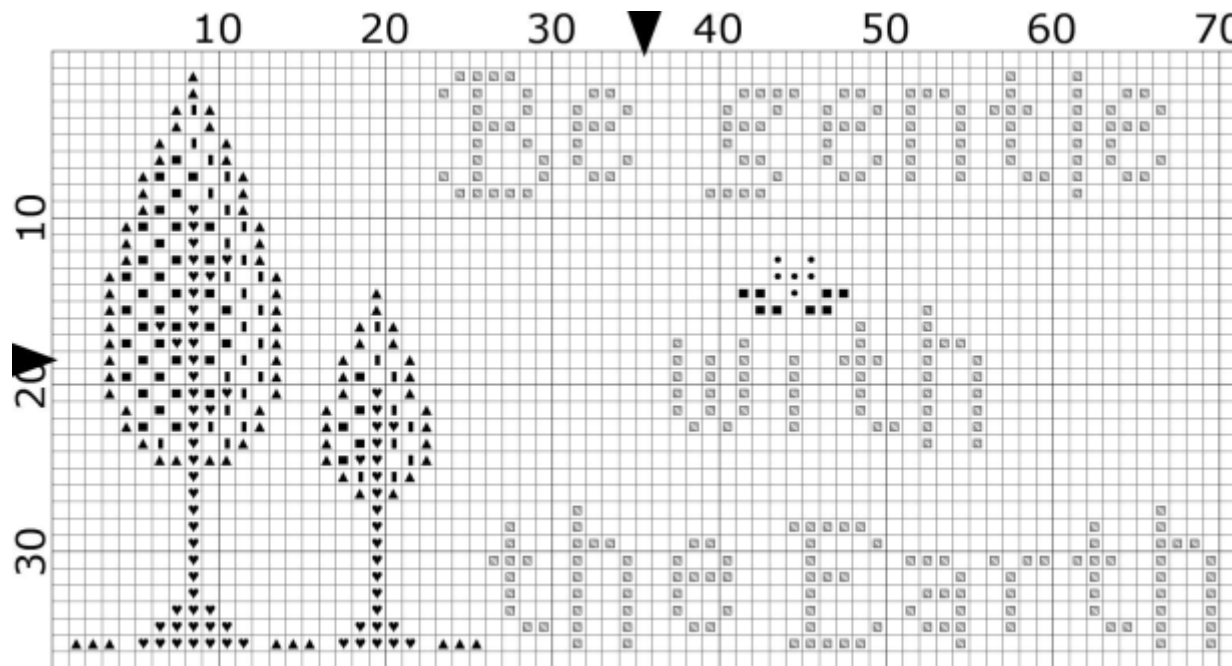

# Earth Day

*“What is the use of a house if you haven’t got a tolerable planet to put it on?”*

Henry David Thoreau

Symbol	Colour	Description
▣	DMC 931	antique blue - md
■	DMC 3052	green gray - md
♥	DMC 433	brown - md
▬	DMC 3053	green gray
▲	DMC 3051	green gray - dk
●	DMC 3857	rosewood - dk

### Instructions

Design is in full cross stitches using 2 strands of floss.

Stitch count: 69W x35H

### Finished design:

14/28 count - 12.5cm x 6.4cm (5" x 2 1/2")  
16/32 count - 11cm x 5.6cm (10" x 8")

Complimentary chart for personal use only, may not be re-distributed in any way without permission.  
© 2009 Cosmic Handmade - [www.cosmichandmade.com](http://www.cosmichandmade.com)