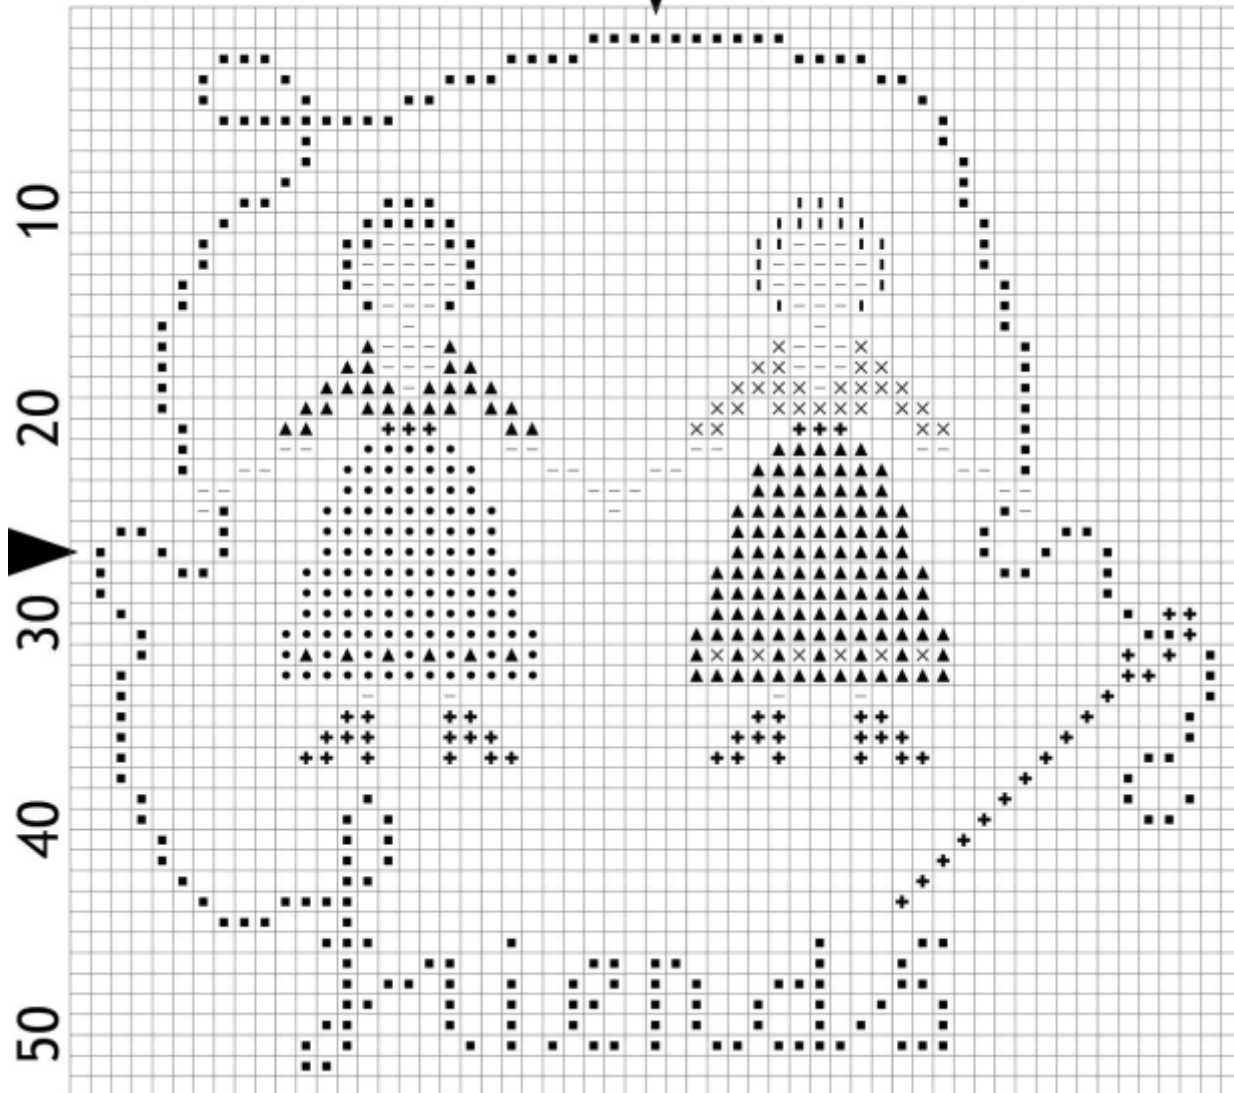

10 20 30 40 50

Friends

| Symbol | Colour | Description |
|--------|----------|----------------------|
| • | DMC 930 | antique blue - dk |
| — | DMC 950 | desert sand - lt |
| + | DMC 3371 | black brown |
| ■ | DMC 801 | coffee brown - dk |
| × | DMC 777 | raspberry - vy dk |
| ▲ | DMC 3022 | brown gray - md |
| l | DMC 420 | hazel nut brown - dk |

Instructions

Design is in full cross stitches using 2 strands of floss.

Stitch count: 55W x 51H

Finished design

14/28 count - 10cm x 9.3cm (4" x 3 3/4")

16/32 count - 8.7cm x 8.1cm (3 1/2" x 3 1/4")

Complimentary chart for personal use only, may not be re-distributed in any way without permission.